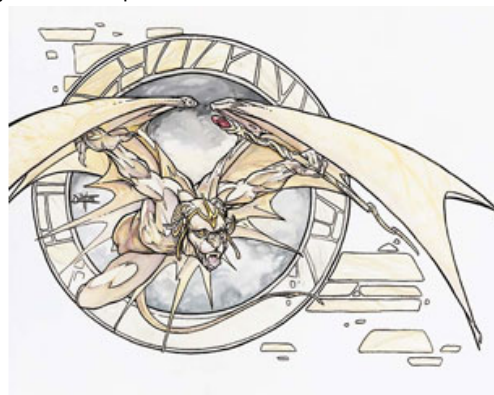

PRODUCTS

MAGIC ONLINE

MESSAGE BOARDS

Magic General Forum
magicthegathering.com Forum

RULES

Similarly, these two durable rare flyers share an intentionally similar composition:

Molten Firebird art by Christopher Moeller – *Ivory Gargoyle* art by Quinton Hoover